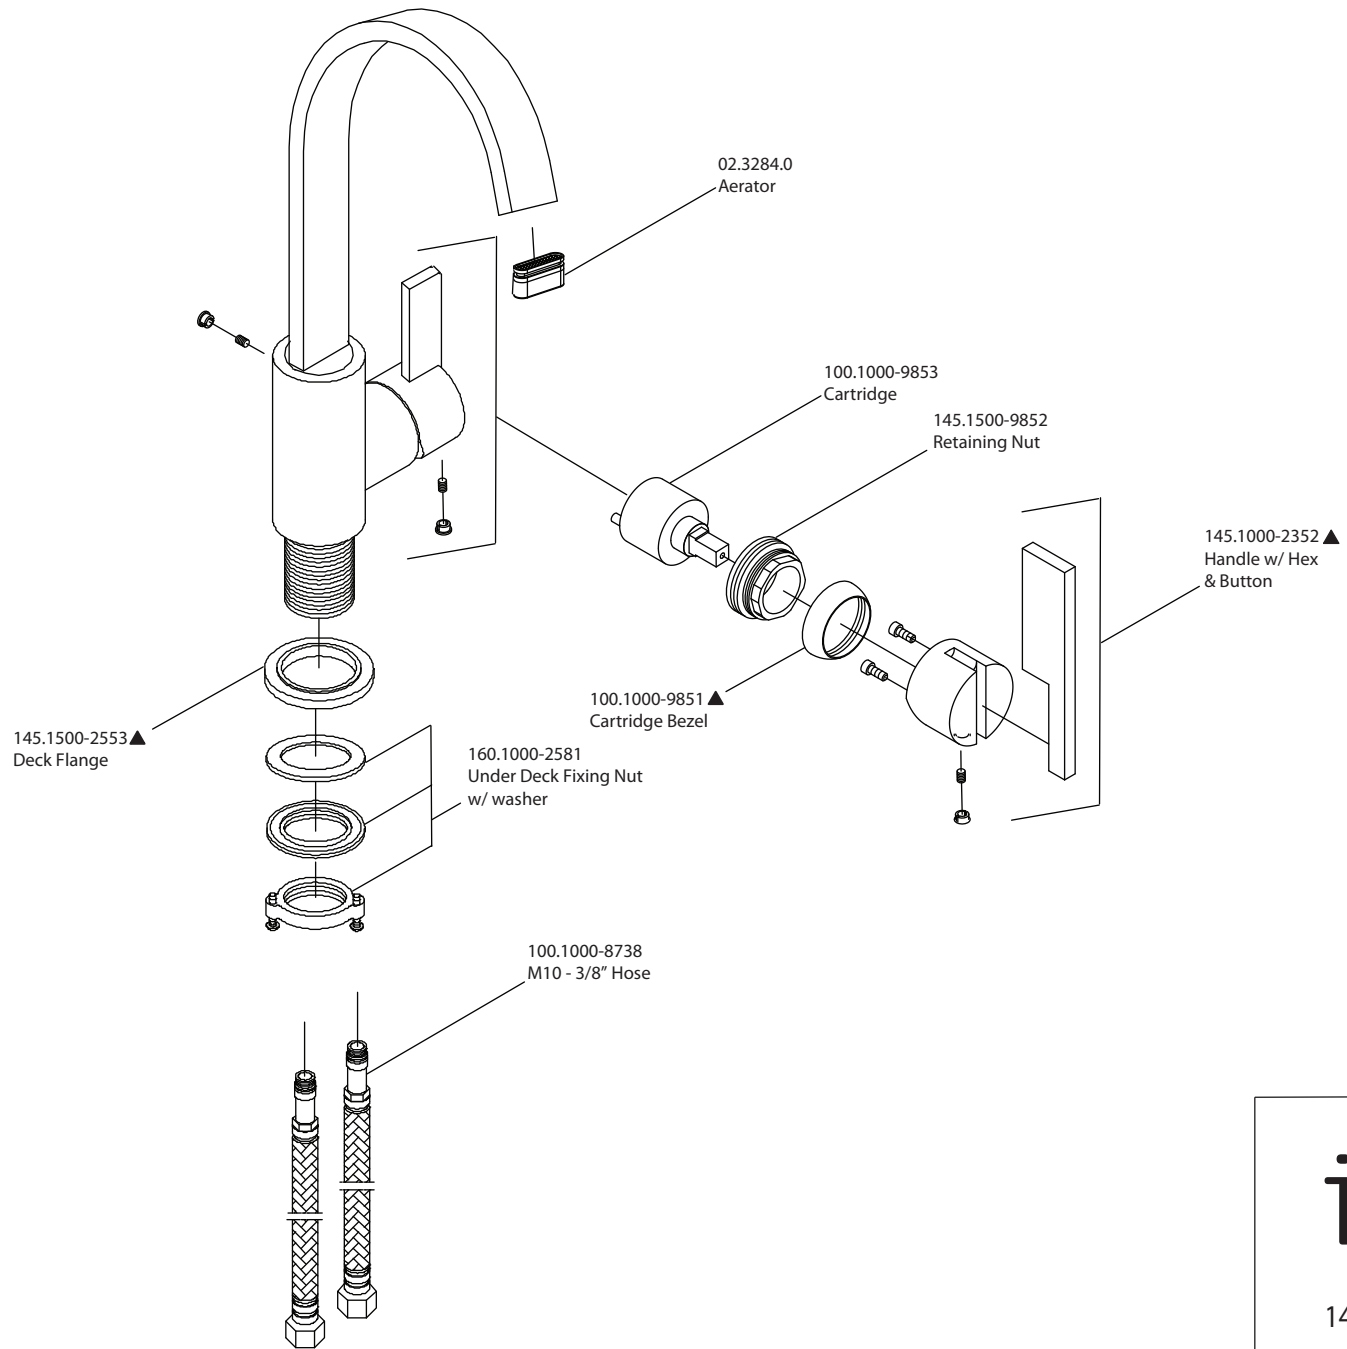

Product Parts Breakdown

isenberg
innovation+design

145.1500